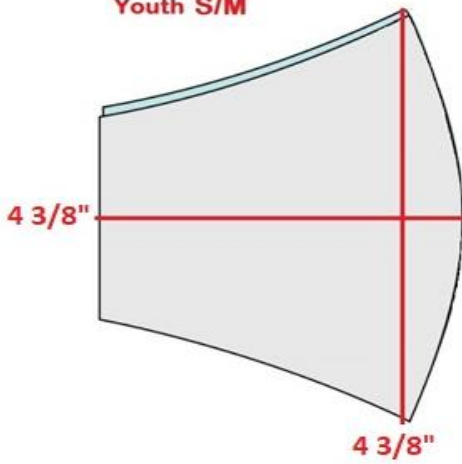

**#1 Face Fabric/Color:** Choose from any of our stock fabric and colors

Fabric:

Color/ #:

**#2 Trim Fabric/Color:** Choose from any of our satin, Narrow Stripe fabrics or our black trim fabric

Fabric:  Satin  
 Narrow Stripe  
 Black Trim

Size Scale Youth: S/M L/XL Adult: S/M L/XL

Youth S/M

Youth L/XL

Adult S/M

Adult L/XL