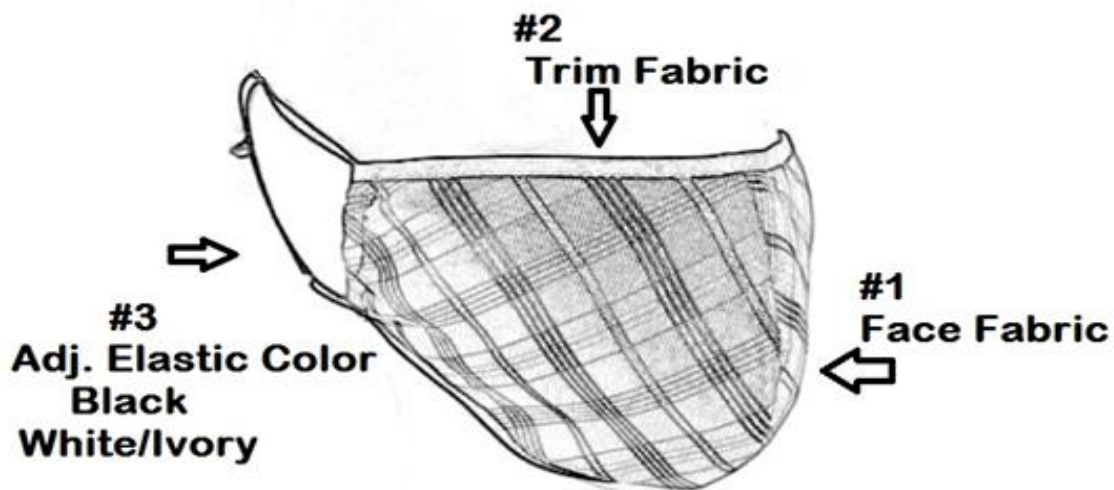

Pure Silk Fabrics Inc.

141 Lanza Ave. Building 10
Garfield, NJ 07026
212-244-3838 Tel
212-779-4457 Fax

Customize Your Mask Order Form

			#			
Date Entered	Entered By:	Customer #	Order #	Start Date	Stop Date	IN House Date

Emailed to
Factory:

Date:	Emailed By:	Customer:	Date Customer Approved

#1 Face Fabric/Color: Choose from any of our stock fabric and colors

Fabric:

Color/ #:

#2 Trim Fabric/Color: Choose from any of our satin, Narrow Stripe fabrics or our black trim fabric

Fabric: ☐ Satin
☐ Narrow Stripe
☐ Black Trim

Color/ #:

#3 Adj. Elastic Color: Choose one

☐ Black
☐ White/Ivory

Complete Form & Email to: larrbrio@puresilkfabrics.com

Factory Notes:

Special Instructions/Notes: